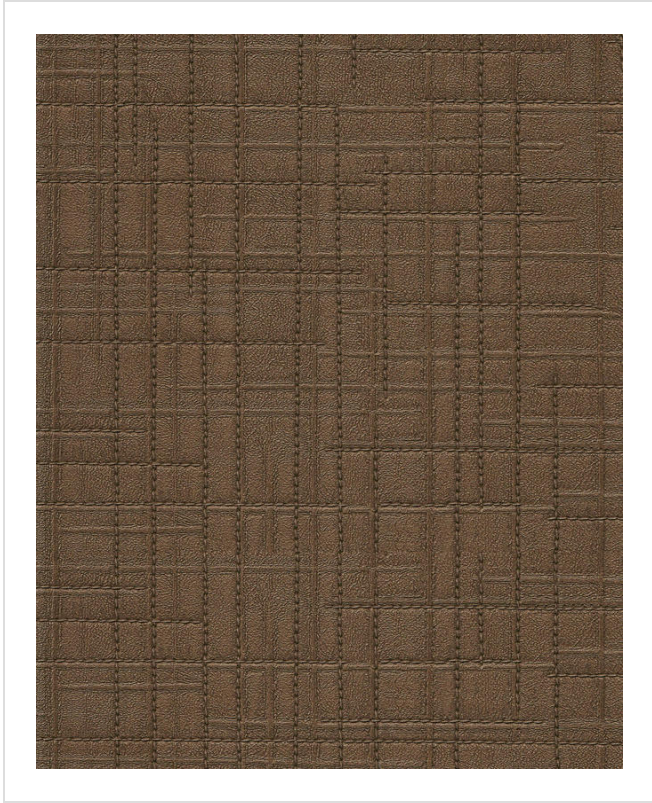

Traveller

TRA8221

Burnished stitched leather

More colours in Traveller (12)

Traveller is in our **White** binder

My library needs updating. Please contact me

Specification

[Fabric backed vinyl wallcovering ▶](#)

137cm wide

Sold by the Linear metre

[Euroclass B ▶](#)

Light reflectance (LRV) 18

[📄 Technical data downloads](#)

[traveller-technical-info.pdf 📄](#)