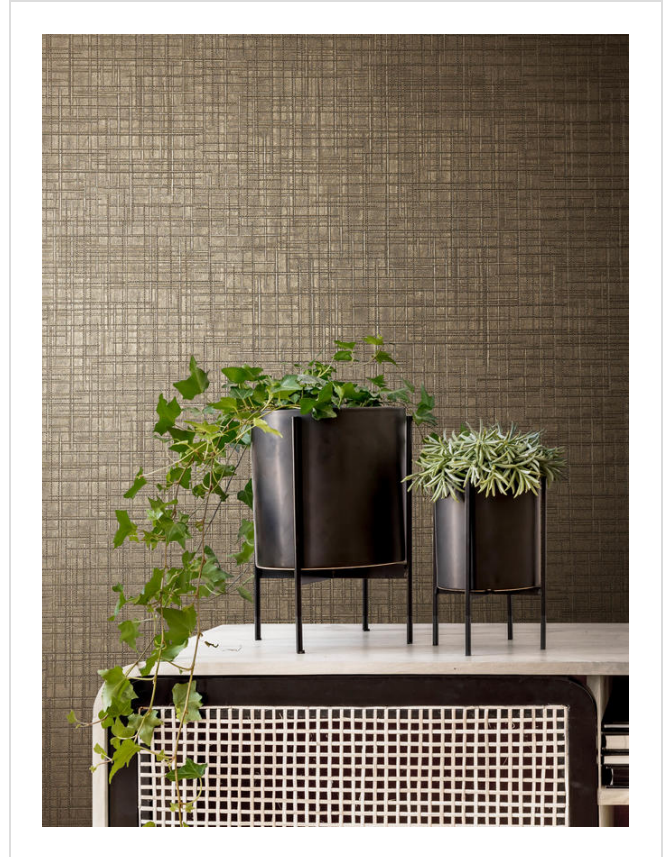

Traveller

TRA8221

Burnished stitched leather

More colours in Traveller (12)

Traveller is in our **White** binder

My library needs updating. Please contact me

Specification

[Fabric backed vinyl wallcovering ▶](#)

137cm wide

Sold by the Linear metre

[Euroclass B ▶](#)

Light reflectance (LRV) 18

[📄 Technical data downloads](#)

[traveller-technical-info.pdf 📄](#)