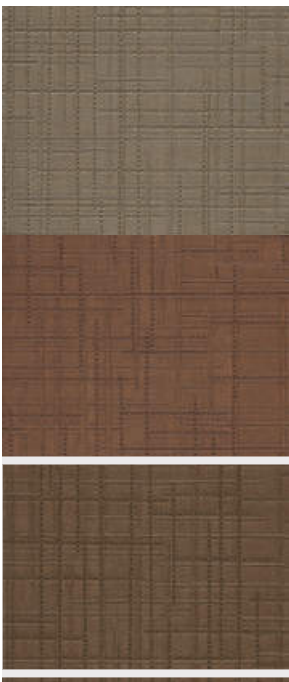

Traveller

TRA8221

Burnished stitched leather

More colours in Traveller (12)

Traveller is in our **White** binder

My library needs updating. Please contact me

Specification

[Fabric backed vinyl wallcovering ▶](#)

137cm wide

Sold by the Linear metre

[Euroclass B ▶](#)

Light reflectance (LRV) 18

[📄 Technical data downloads](#)

[traveller-technical-info.pdf 📄](#)