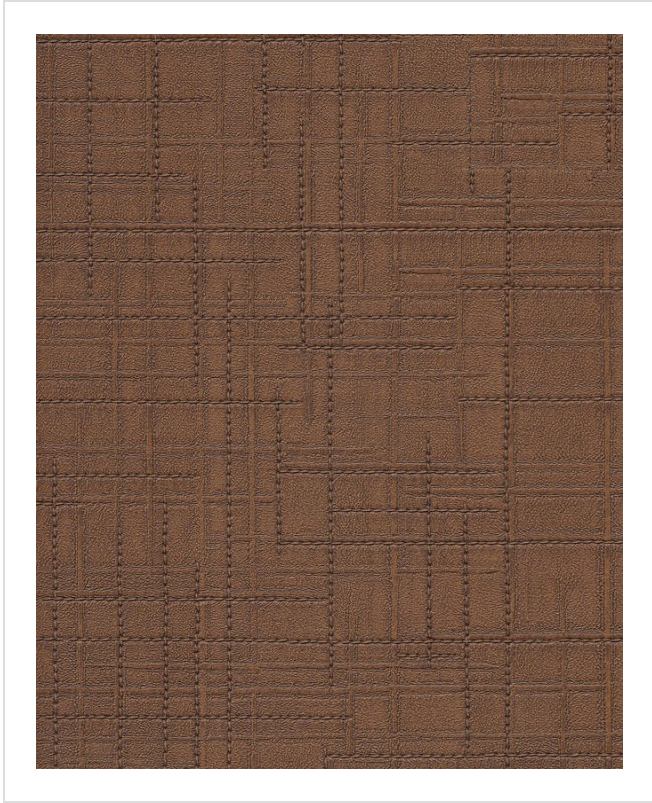

Traveller

TRA8224

Burnished stitched leather

More colours in Traveller (12)

Traveller is in our **White** binder

My library needs updating. Please contact me

Specification

[Fabric backed vinyl wallcovering ▶](#)

137cm wide

Sold by the Linear metre

[Euroclass B ▶](#)

Light reflectance (LRV) 17

[📄 Technical data downloads](#)

[traveller-technical-info.pdf 📄](#)