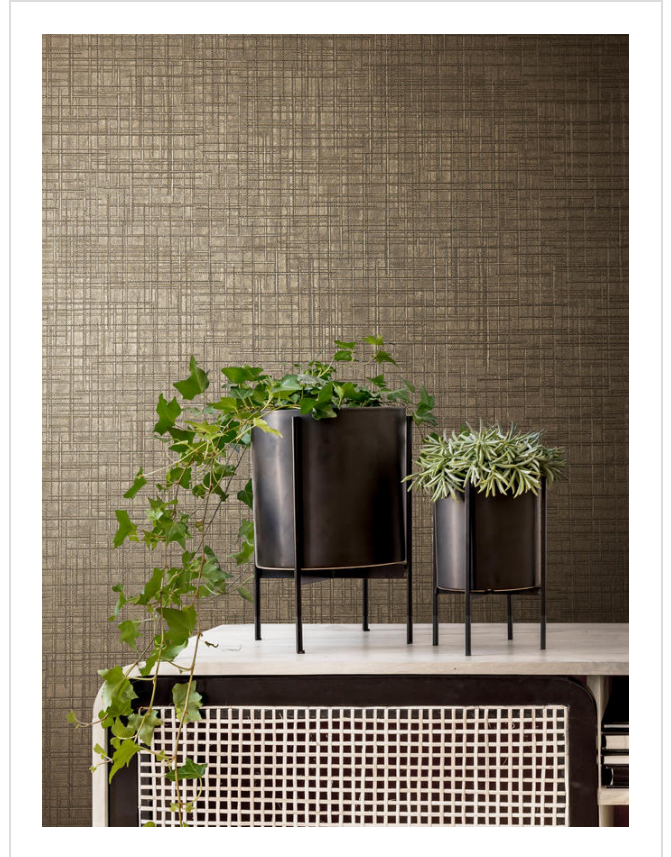

Traveller

TRA8224

Burnished stitched leather

More colours in Traveller (12)

Traveller is in our **White** binder

My library needs updating. Please contact me

Specification

[Fabric backed vinyl wallcovering ▶](#)

137cm wide

Sold by the Linear metre

[Euroclass B ▶](#)

Light reflectance (LRV) 17

[📄 Technical data downloads](#)

[traveller-technical-info.pdf 📄](#)