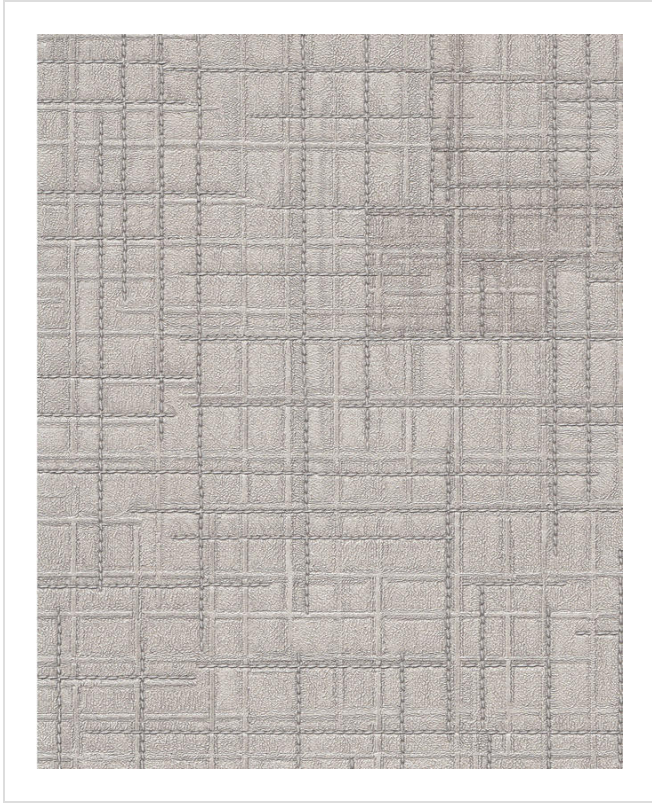

# Traveller

TRA8228

Burnished stitched leather

More colours in Traveller (12)

Traveller is in our **White** binder

My library needs updating. Please contact me

### Specification

[Fabric backed vinyl wallcovering ▶](#)

137cm wide

Sold by the Linear metre

[Euroclass B ▶](#)

Light reflectance (LRV) 48

[📄 Technical data downloads](#)

[traveller-technical-info.pdf 📄](#)