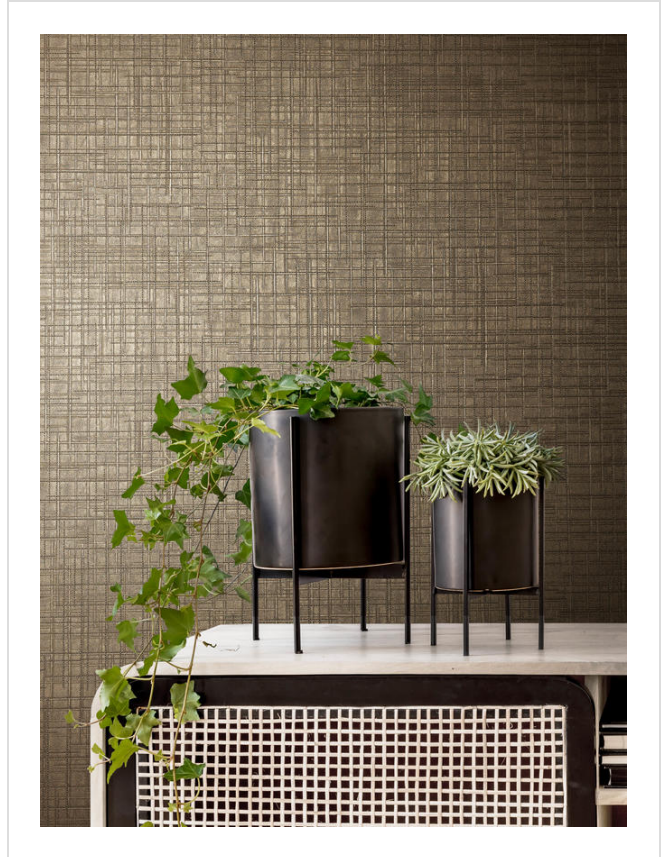

# Traveller

TRA8228

Burnished stitched leather

More colours in Traveller (12)

Traveller is in our **White** binder

My library needs updating. Please contact me

### Specification

[Fabric backed vinyl wallcovering ▶](#)

137cm wide

Sold by the Linear metre

[Euroclass B ▶](#)

Light reflectance (LRV) 48

[📄 Technical data downloads](#)

[traveller-technical-info.pdf 📄](#)