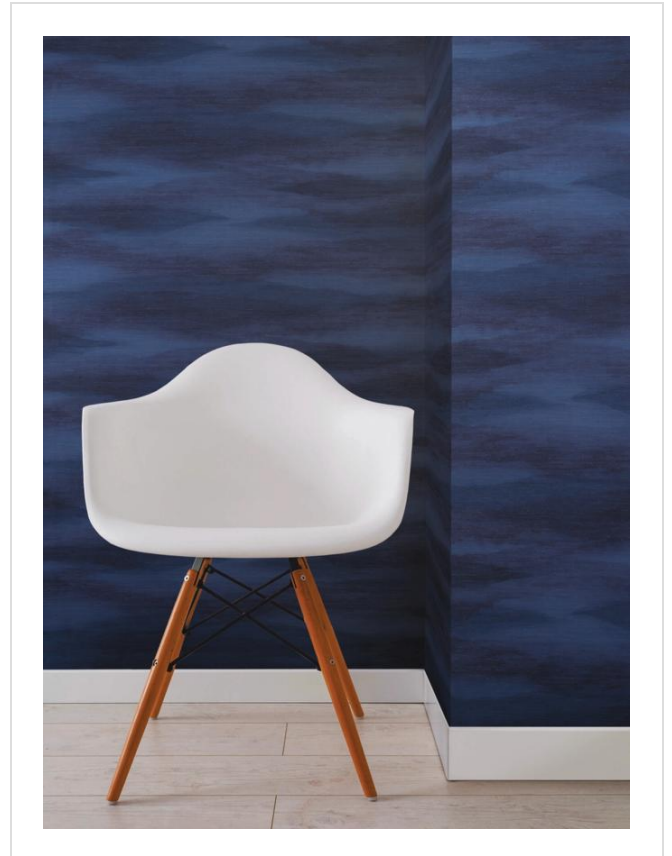

Tundra

W2HZ04

Soft layers of colour create this panoramic effect

More colours in Tundra (9)

Tundra is in our **Orange** binder

✉ My library needs updating. Please contact me

Specification

[Fabric backed vinyl wallcovering ▶](#)

137cm wide

Sold by the Linear metre

[Class 0 and 1 ▶ Euroclass C ▶](#)

Light reflectance (LRV) 4

↓ Technical data downloads

[tundra-technical-data.pdf](#) 📄

If you like **Tundra**, you might like...

Sarinda

Mystic