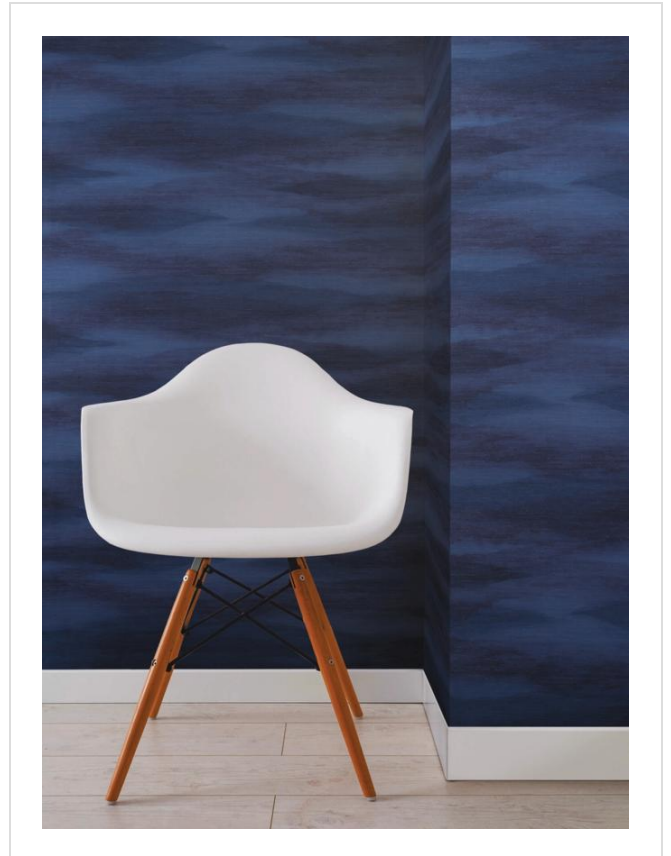

Tundra

W2HZ07

Soft layers of colour create this panoramic effect

More colours in Tundra (9)

Tundra is in our **Orange** binder

✉ My library needs updating. Please contact me

Specification

[Fabric backed vinyl wallcovering ▶](#)

137cm wide

Sold by the Linear metre

[Class 0 and 1 ▶ Euroclass C ▶](#)

Light reflectance (LRV) 53

↓ [Technical data downloads](#)

[tundra-technical-data.pdf](#) 📄

If you like **Tundra**, you might like...

Mystic (while stocks last)