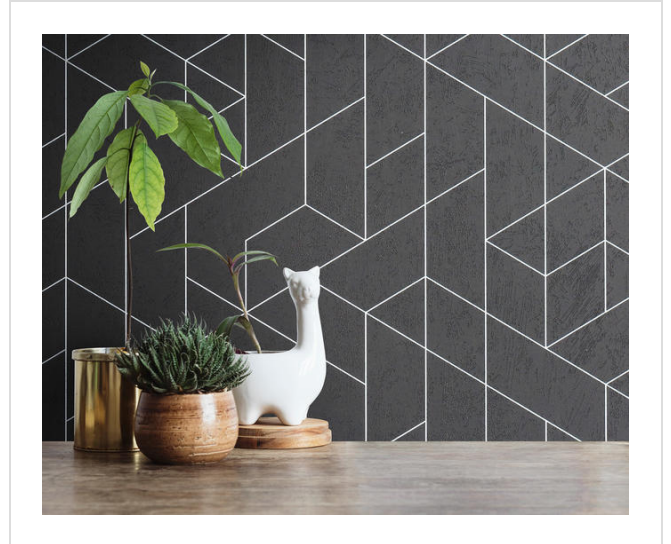

Urban Maze

URBM16531

Fine geo-print on stone texture. Coordinates with Urban and Urban Leaf

More colours in Urban Maze (4)

Urban Maze is in our [Blue](#) binder

 My library needs updating. Please contact me

Specification

[Fabric backed vinyl wallcovering](#) ▶

Sold by the Linear metre

[Euroclass B](#) ▶

Light reflectance (LRV) 2

 [Technical data downloads](#)

[urban-maze-technical-data.pdf](#) 

If you like **Urban Maze**, you might like...