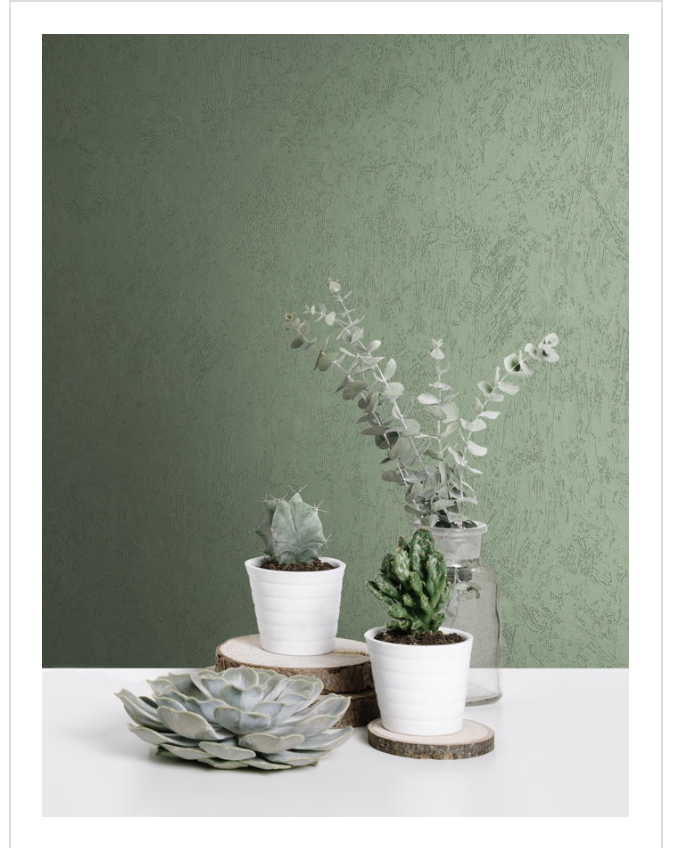

Urban

URB16500

Simple classic stone texture. Coordinates with Urban Leaf and Urban Maze

More colours in Urban (12)

Urban is in our **Blue** binder

My library needs updating. Please contact me

Specification

[Fabric backed vinyl wallcovering ▶](#)

106cm wide

Sold by the Linear metre

[Euroclass B ▶](#)

Light reflectance (LRV) 5

 [Technical data downloads](#)

[urban-technical-data.pdf](#) 

If you like **Urban**, you might like...

Infinity