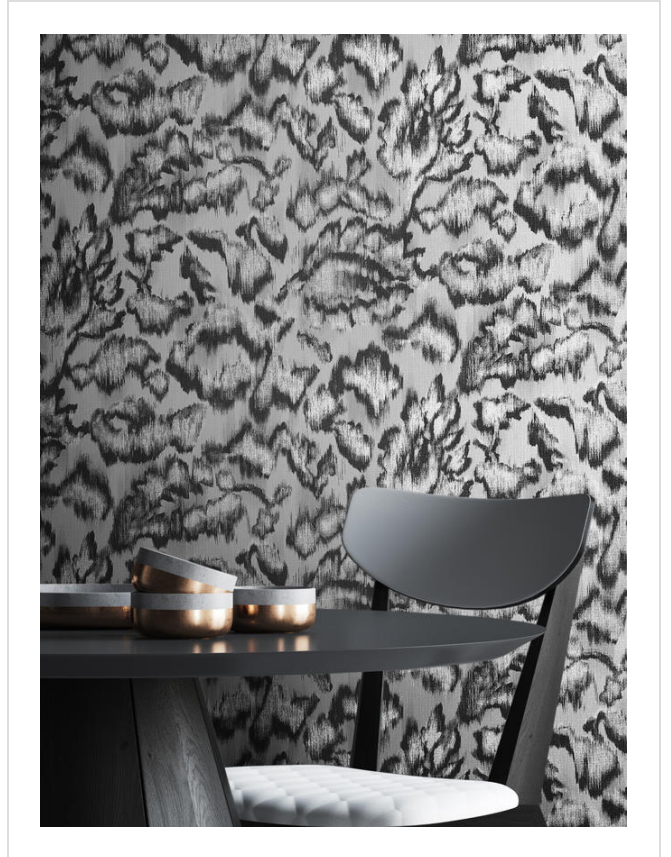

Waterlily

BBKW01

Painterly abstract floral

More colours in Waterlily (8)

Waterlily is an internet exclusive.

✉ My library needs updating. Please contact me

Specification

[Fabric backed vinyl wallcovering ▶](#)

137cm wide

Sold by the Linear metre

[Euroclass C ▶](#)

Light reflectance (LRV) 65

↓ [Technical data downloads](#)

[waterlily-technical-info.pdf](#) 📄

If you like **Waterlily**, you might like...