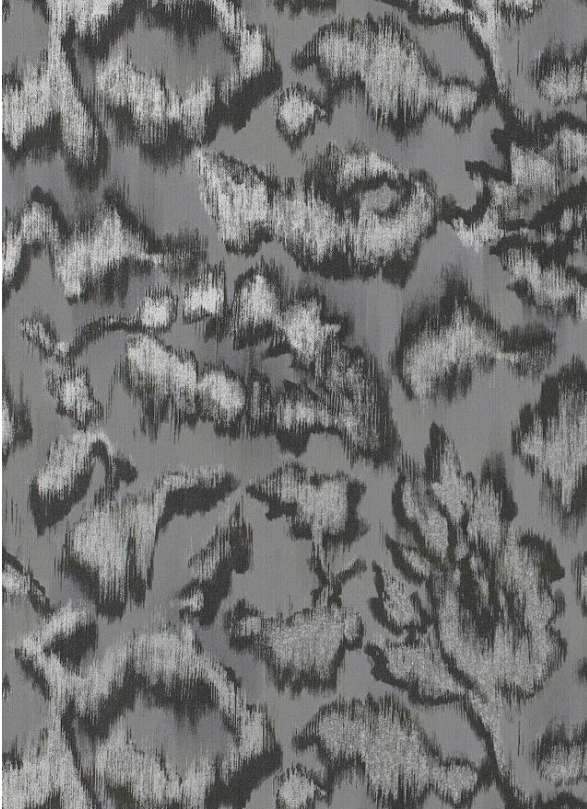

Waterlily

BBKW03

Painterly abstract floral

More colours in Waterlily (8)

Waterlily is an internet exclusive.

✉ My library needs updating. Please contact me

Specification

[Fabric backed vinyl wallcovering ▶](#)

137cm wide

Sold by the Linear metre

[Euroclass C ▶](#)

Light reflectance (LRV) 27

↓ Technical data downloads

[waterlily-technical-info.pdf](#) 📄

If you like **Waterlily**, you might like...