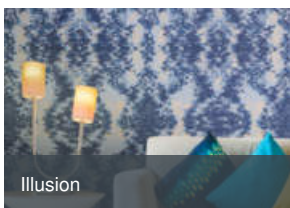

✉ My library needs updating. Please contact me

Specification

[Fabric backed vinyl wallcovering ▶](#)

137cm wide

Sold by the Linear metre

[Euroclass C ▶](#)

Light reflectance (LRV) 23

↓ [Technical data downloads](#)

[waterlily-technical-info.pdf](#) 📄

If you like **Waterlily**, you might like...

Custhom

Illusion